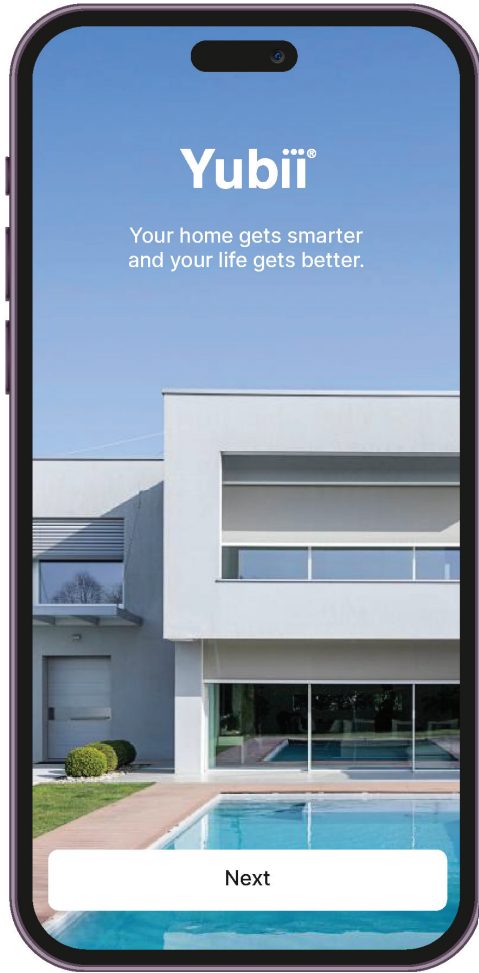

ROLLER
BLINDS

ROMAN
BLINDS

PLEATED
BLINDS

PROJECTION
SCREENS

SHUTTERS

SUN
AWNINGS

The new Era Inn system is here!

Era Inn is the smart, silent and versatile system for optimising natural light and maximising energy efficiency.

- ✓ Memory Locking
- ✓ Built-in radio receiver
- ✓ Dry Contact
- ✓ Obstacle detection
- ✓ Electronic limit switch
- ✓ Soft start & Soft stop
- ✓ Diagnostics LED
- ✓ Perfect alignment
- ✓ Deceleration modulation
- ✓ Limit switch adjustment pushbuttons
- ✓ Manual programming
- ✓ Bus T4 technology
- ✓ Semi-automatic programming
- ✓ TTbus
- ✓ Intermediate height
- ✓ Rated speed