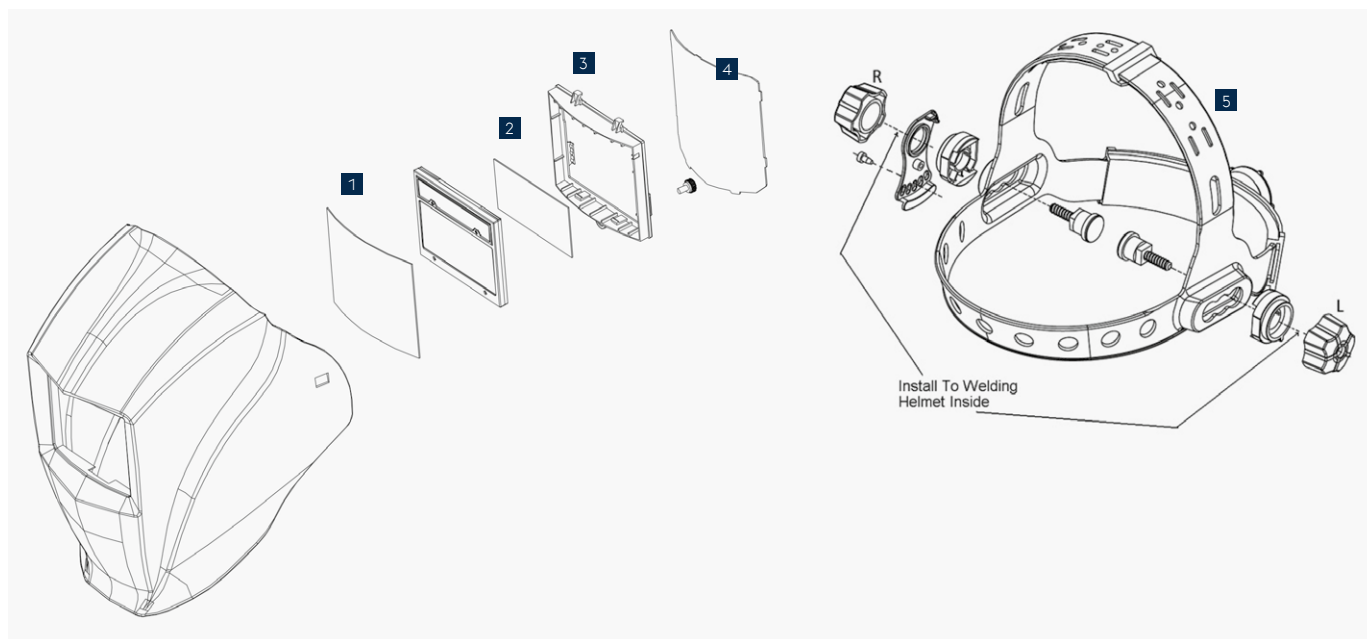

PART LIST AND ASSEMBLY BÖHLER WELDING HELMET

Part list

Item	Description	Part No.
1	front cover lens	32423
2	inner lens Guardian⁵⁰	32425
2	inner lens Guardian^{62, 62F}	32433
3	ADF retainer and screw Guardian^{62, 62F}	32442
3	ADF retainer and screw Guardian⁵⁰	32443
4	grinding visor Guardian^{62F}	32437
5	headgear Böhler Guardian^{50, 62}	32406
5	headgear Böhler Guardian^{62F}	38726
*	sweatband (2pcs. front and rear)	32416
*	dioptr 1.0	32444
*	dioptr 1.5	32445
*	dioptr 2.0	32452
*	dioptr 2.5	32456
*	Battery ADF CR2450	32517

* not in illustration

Packaging & Shipment

Packaging units	Product name	Part No.
6 helmets in 1 carton unmixed	Böhler Guardian⁵⁰	32371
	Böhler Guardian⁶²	32373
	Böhler Guardian^{62F}	32374

Minimum order quantity: 8 cartons on 1 EURO-Pallet (48 helmets)