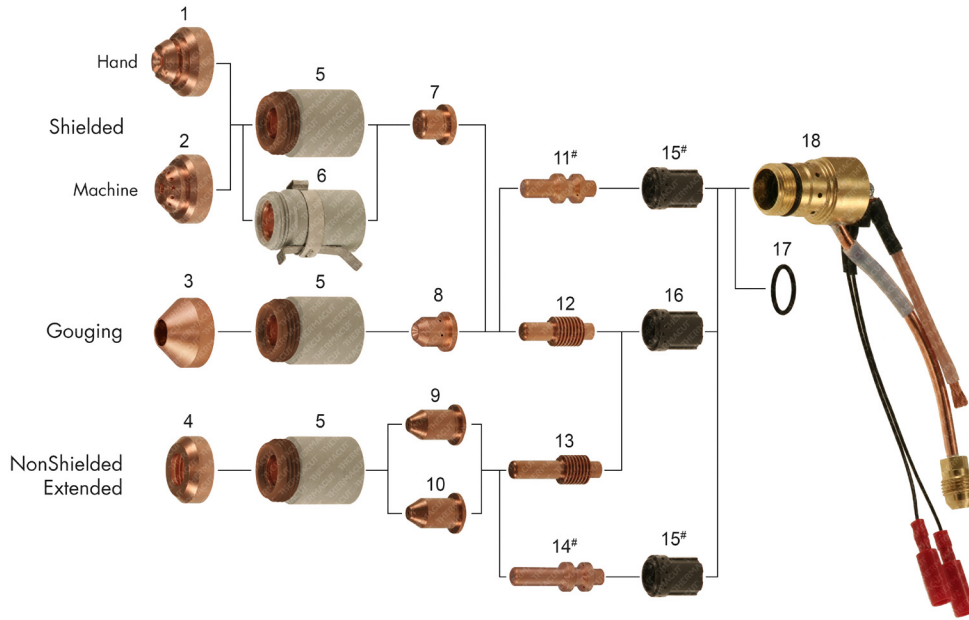

THERMACUT® REPLACEMENT PARTS SUITABLE FOR
Hypertherm®
POWERMAX® 900 | PAC® 125T/M

Item	Part No.	Ref. No.	Description	Std. Pkg.	Item	Part No.	Ref. No.	Description	Std. Pkg.
1.	T-9824	120601-UR	Shield, Hand	1	OD 17.	T-0038	044016	O-Ring	10
2.	T-9825	120602-UR	Shield, Machine	1	18.	T-10269	120570	Torch Main Body with Safety Switch	1
3.	T-3412	120608	Shield, Gouging	1	NS	KT-1297	129352	PAC®125T Cable Leads 7.6m (25') with CC	1
4.	T-1564	120303	Deflector	1	RT NS	KT-1374	228916	DURAMAX® HRT Hand Torch & 25' Leads	1
5.	T-12045	120600	Retaining Cap	1	RT NS	KT-1501	228917	DURAMAX® HRT Hand Torch & 50' leads	1
6.	T-3414	120577	Nozzle 55A, Shielded	5	RT NS	KT-1399	128922	RT60™ Hand Cable Leads 7.6m (25') with CC	1
7.	T-3415	120607	Nozzle, Gouging	10	RT NS	KT-1398	083215-UR	RT60™ Hand Torch with Lead 7.6m (25') with CC	1
8.	T-3417	120578	Nozzle 55A, Extended	10	RT NS	KT-1524	083216-UR	RT60™ Hand Torch with Lead 15.2m (50') with CC	1
9.	T-3418	120606	Nozzle 35A, Extended	10	RT NS	KT-1405	128925	RT60M™ Machine Cable Leads 15.2m (50') with CC	1
10.	T-9999	220330	Nozzle (PAC®123, FC)	5	RT NS	KT-1525	083217-UR	RT60M™ Machine Torch with Leads 7.6m (25') with CC	1
ⓐ 11.	T-4450	120573-UR	Electrode, Long Life	5	RT NS	KT-1406	083218-UR	RT60M™ Machine Torch with Leads 15.2m (50') with CC	1
12.	T-3419	120573	Electrode	5	RT NS	T-4185	129352	Torch leads, 25'	1
13.	T-2298	120574	Electrode, Extended	5	RT NS	T-4186	129353	Torch leads, 50'	1
ⓐ 14.	T-4451	120574-UR	Electrode, Extended, Long Life	5	Different types of cable leads available on request.				
ⓐ 15.	T-4453	120576-UR	Swirl Ring, Long Life	2					
16.	T-2230	120576	Swirl Ring	2					

* FULLY INTERCHANGEABLE WITH ORIGINAL PARTS, BUT DIFFERS FROM ORIGINAL DESIGN

ⓐ MUST BE USED ONLY AS THE SET OF ELECTRODE & SWIRL RING, LIKE SHOWN IN THE PICTURE (UR DESIGN VERSION OR OEM DESIGN VERSION), SET OFFERS LIFETIME LONGER UP TO 50%.